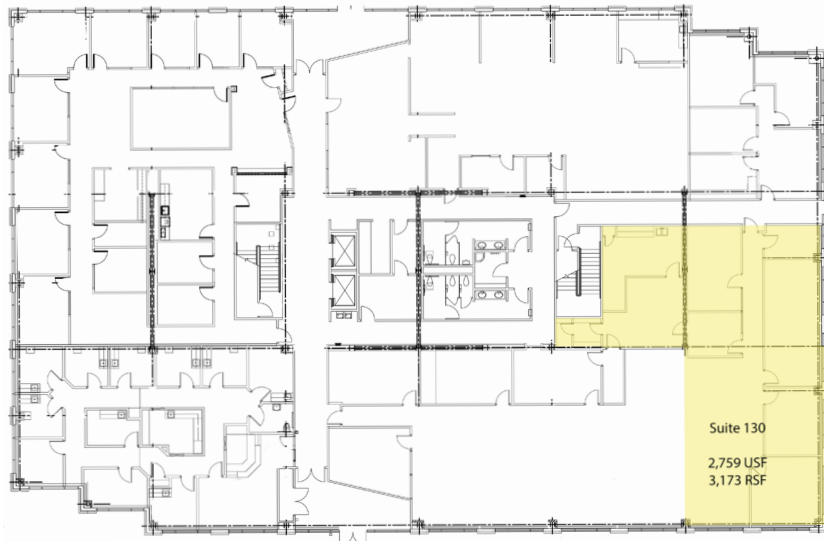

Janet West 801.884.3916 janet@sagerealtylc.com www.sagerealtylc.com

First Floor

Second Floor

NEW PARK I

1441 Ute Boulevard, Park City, Utah 84098

Floor Plans

Janet West 801.884.3916 janet@sagerealtylc.com www.sagerealtylc.com