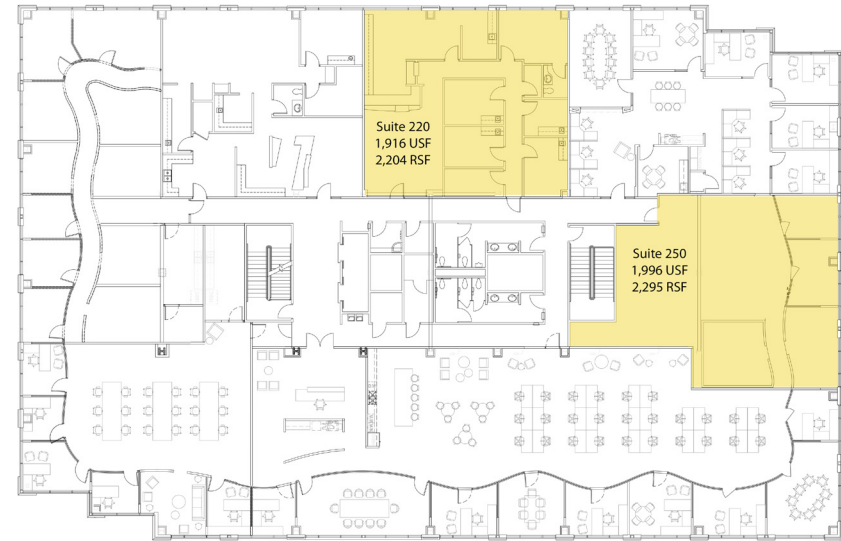

Janet West 801.884.3916 janet@sagerealtylc.com www.sagerealtylc.com

First Floor

Second Floor

NEW PARK I

1441 Ute Boulevard, Park City, Utah 84098

Floor Plans

Janet West 801.884.3916 janet@sagerealtylc.com www.sagerealtylc.com