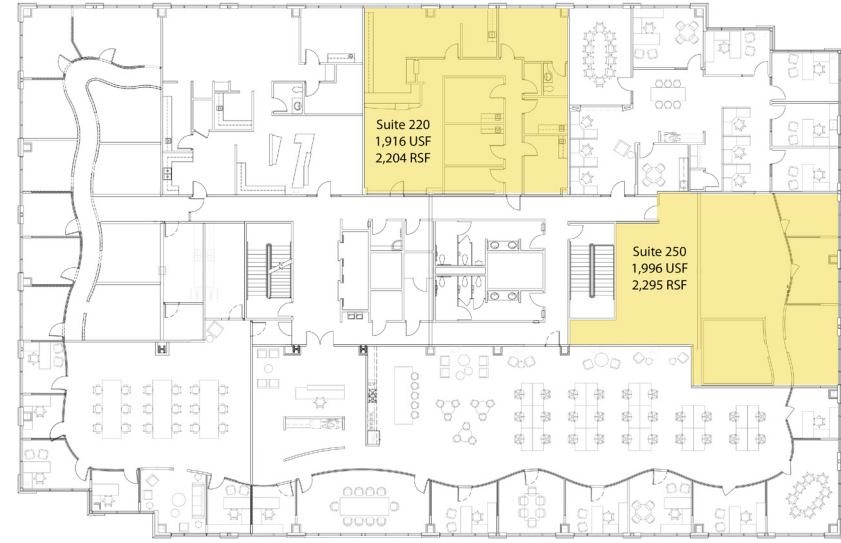

First Floor

Second Floor

NEW PARK I

1441 Ute Boulevard, Park City, Utah 84098

Floor Plans

Janet West 801.884.3916 janet@sagerealtylc.com www.sagerealtylc.com