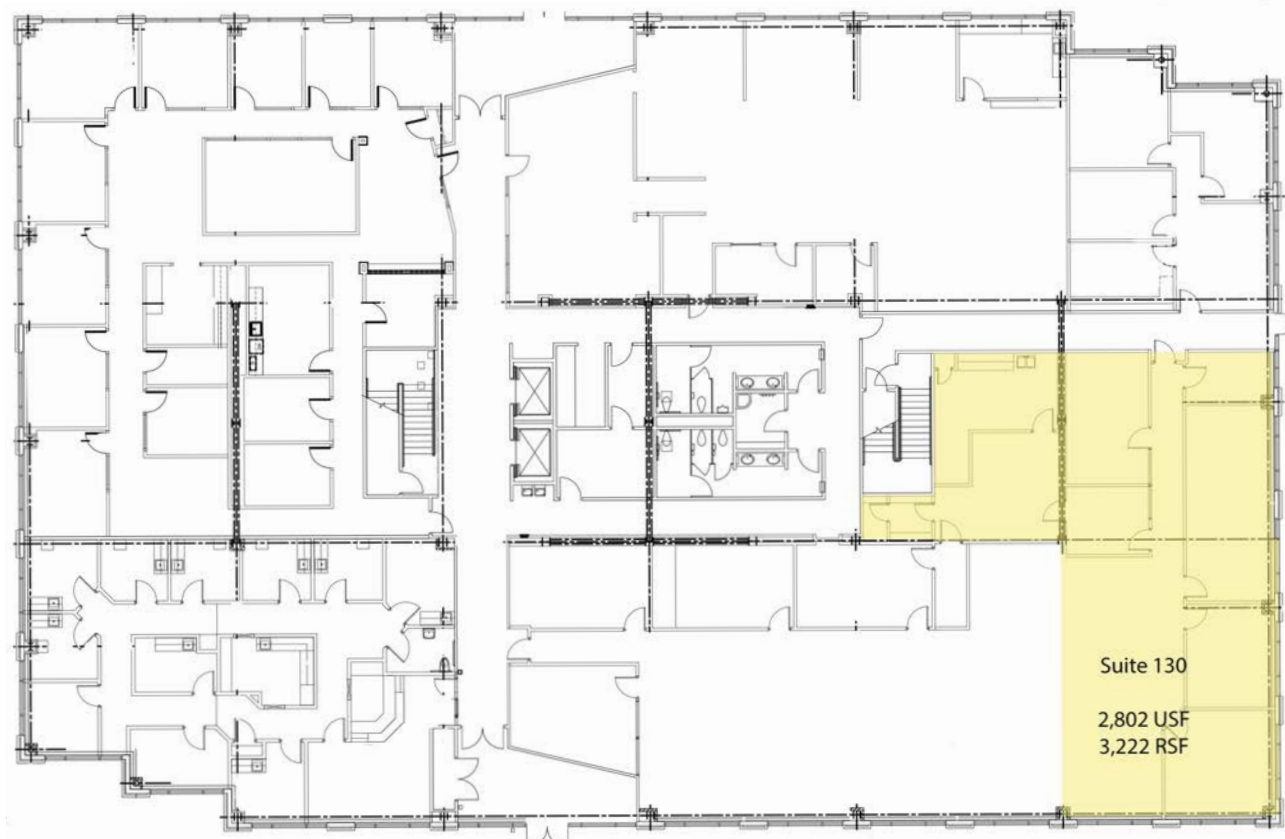

Janet West 801.884.3916 janet@sagerealtylc.com www.sagerealtylc.com

NEW PARK I

1441 Ute Boulevard, Park City, Utah 84098

Floor Plans

Janet West 801.884.3916 janet@sagerealtylc.com www.sagerealtylc.com